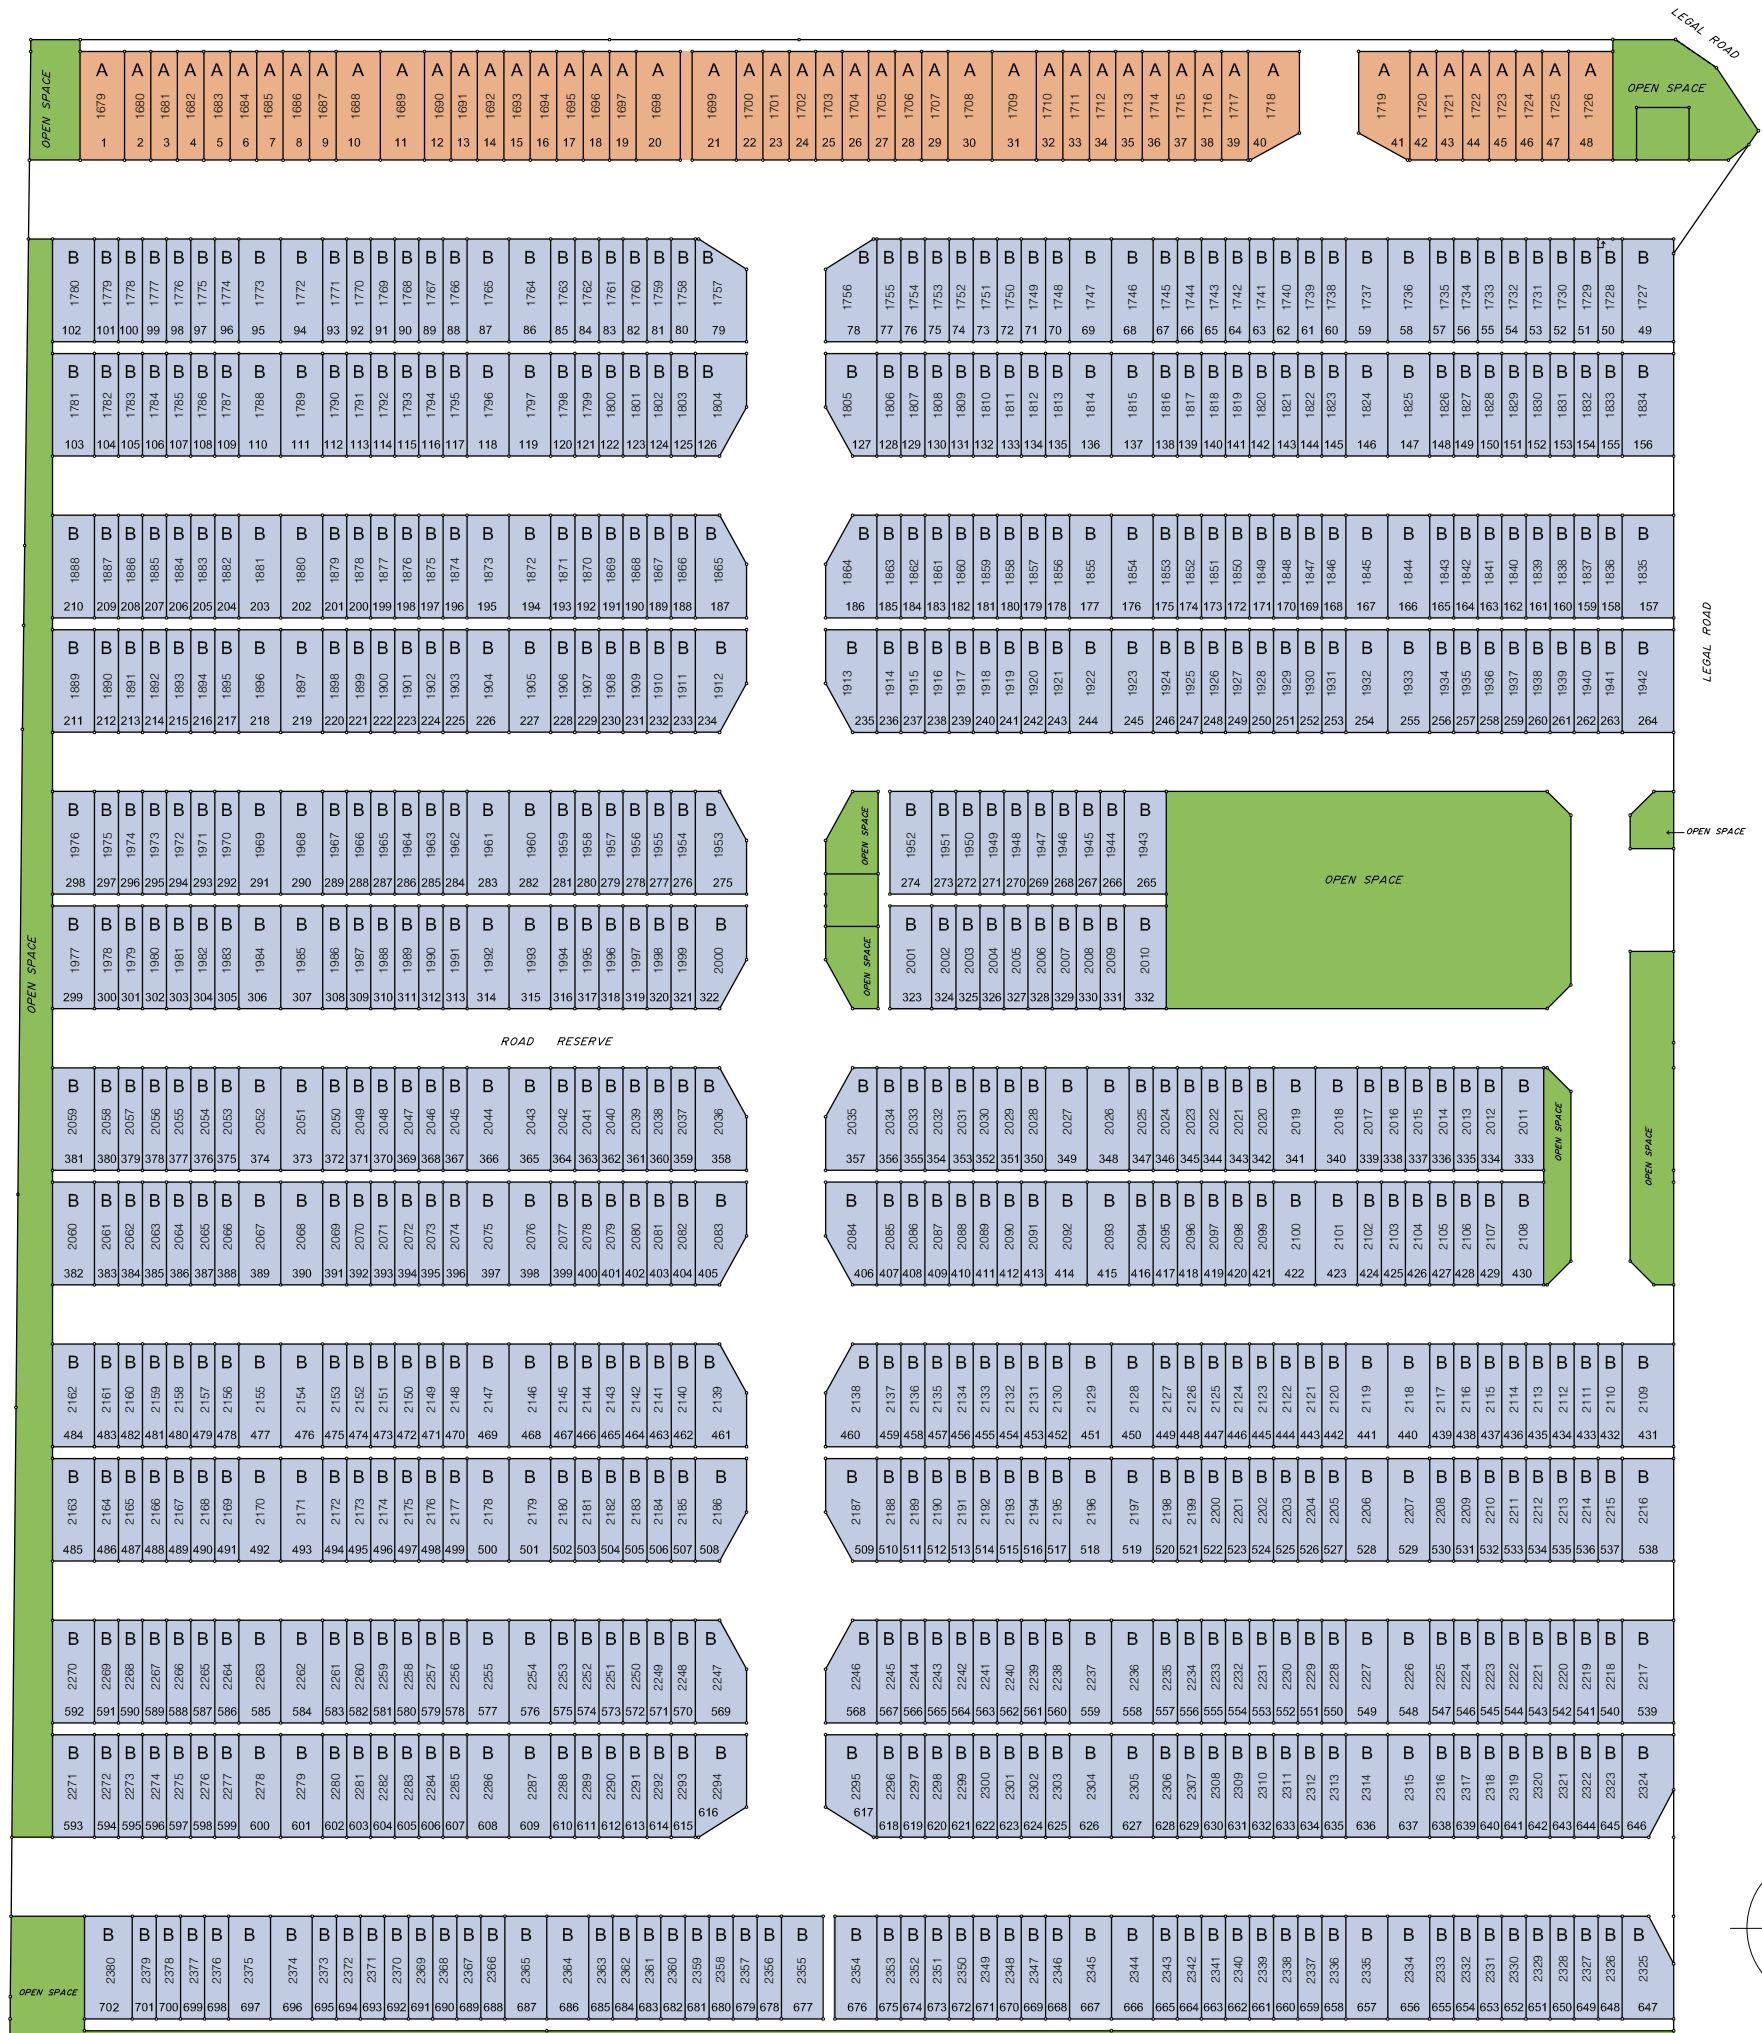

PRIMA SEMENGGOH

Phase 2

SITE PLAN

- Type A
- Type B